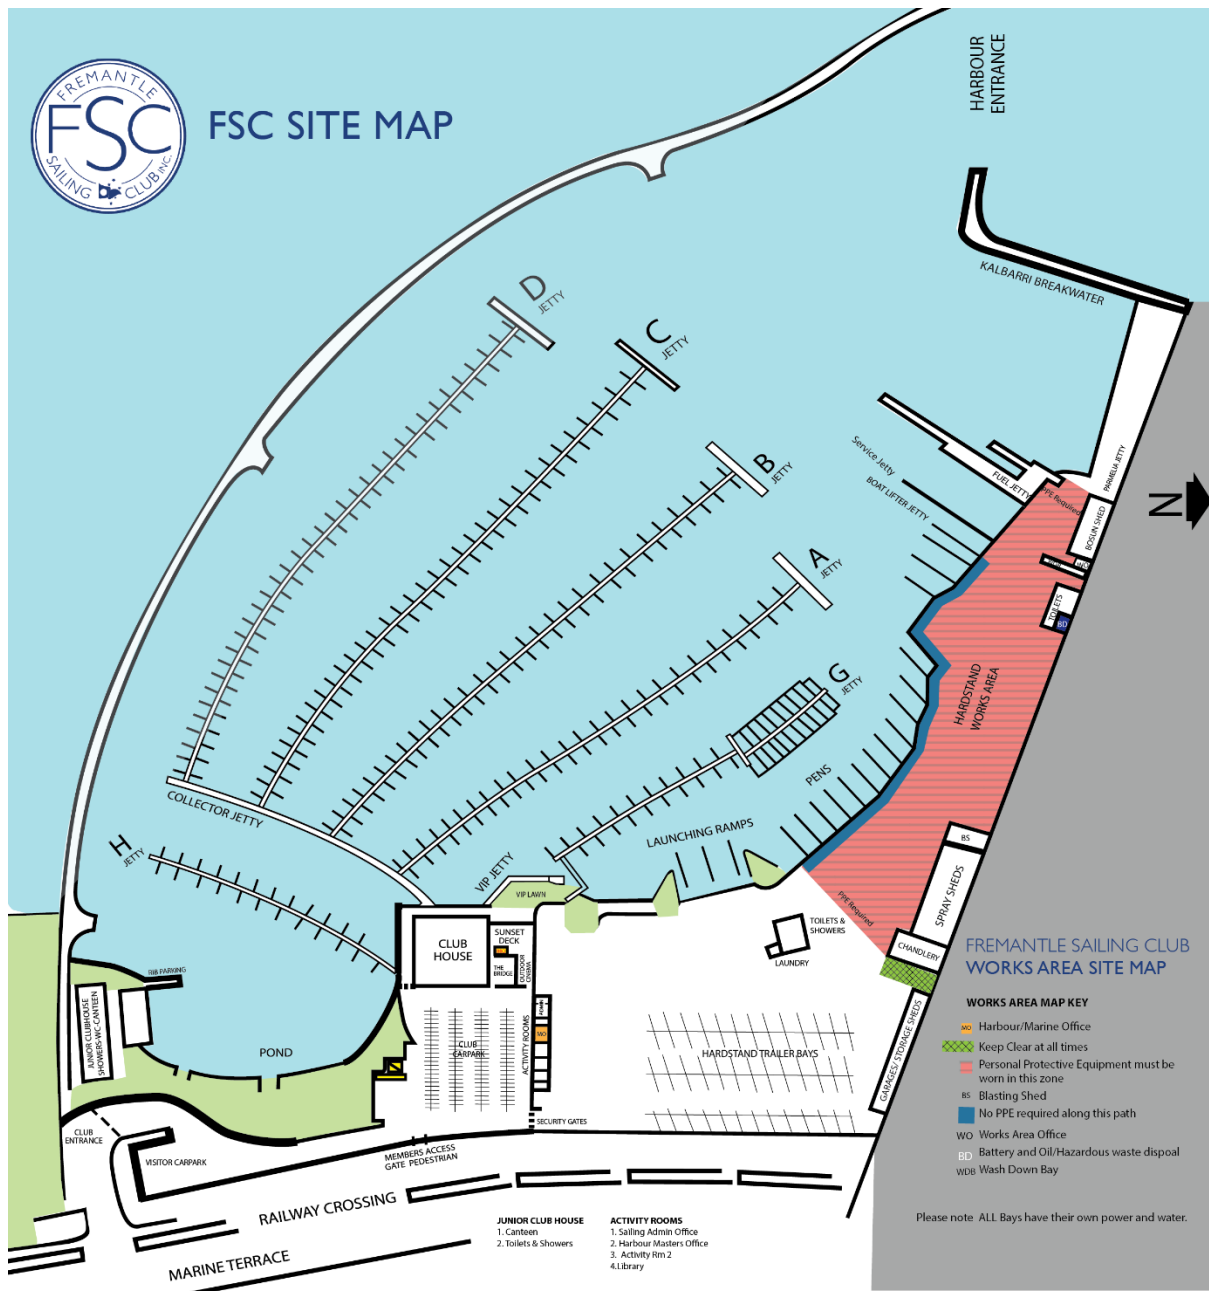

FSC SITE MAP

SERVICES AND FACILITIES

- Casual berthing for up to 3 months
- Short or long term berths
- Weddings and functions
- Sailing and water activities
- Secure facilities
- Direct ocean access
- 150m collector jetty
- Private Club launch ramps
- 24/7 shower and ablution block

- 24/7 laundry facilities
- Works hardstand
- Boat lifter
- Spray sheds
- Service jetty
- Fuelling jetty
- Sullage pump-out facilities
- Chandlery store
- Marina trolley's
- Restaurant with takeaway facilities

- Bar with takeaway facilities
- Disabled access
- Wifi access
- Free car parking
- Library

In an emergency please call emergency services on 000, the Water Police on 9442 8600, or the Fremantle Sea Rescue on VHF73 or call their tower on 9335 1332.